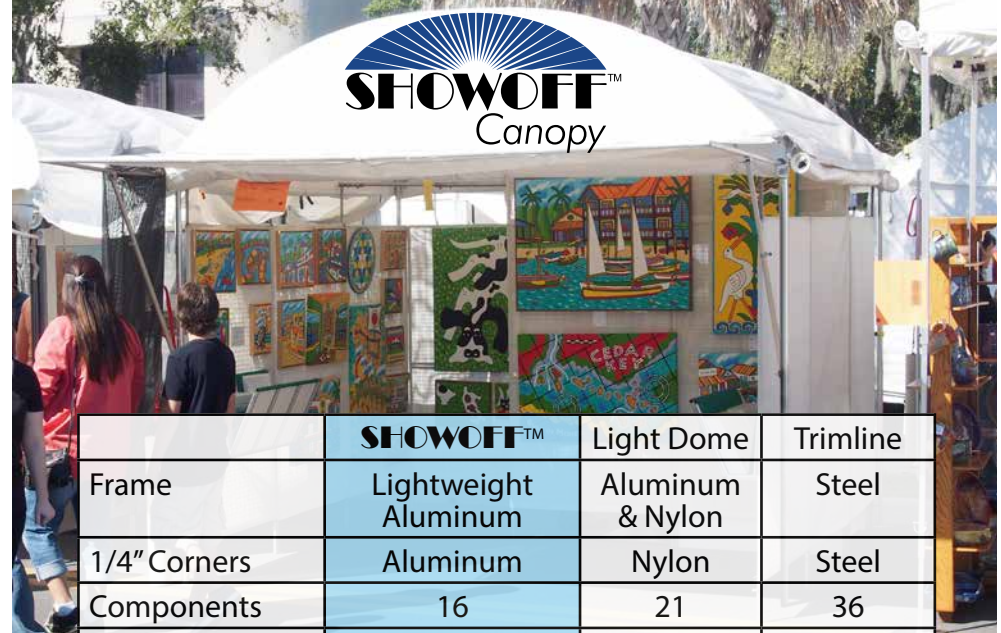

**USE THIS TO REFER A FRIEND**

	<b>SHOWOFF™</b>	Light Dome	Trimline
Frame	Lightweight Aluminum	Aluminum & Nylon	Steel
1/4" Corners	Aluminum	Nylon	Steel
Components	16	21	36
Fabric Warranty	3 years	90 days	3 years
White Aluminum Roof Rafters	Yes	No	No
Direction Rain Water Sheds	 Sides	 Entrance	 Sides
	\$995 +\$50 flat rate shipping	\$899 +shipping	\$945 +shipping

- SHOWOFF™**  
**Pro Base Package Includes:**
- ✓ **FREE** White Powder Coated Roof Rafters
  - ✓ **FREE** Carrying Bags

- Optional Add-ons:**
- ✓ Sunbrella® Display Panels
  - ✓ Front Awning
  - ✓ Custom Printed Banner

**SHOWOFFCanopy.com**

**1-800-771-SHOW**

MADE IN CLEARWATER, FL SINCE 1990!

When you purchase a **SHOWOFF** Canopy, please mention my name:

10820 US Hwy 19 North • Clearwater, FL 33764

**USE THIS TO REFER A FRIEND**

	<b>SHOWOFF™</b>	Light Dome	Trimline
Frame	Lightweight Aluminum	Aluminum & Nylon	Steel
1/4" Corners	Aluminum	Nylon	Steel
Components	16	21	36
Fabric Warranty	3 years	90 days	3 years
White Aluminum Roof Rafters	Yes	No	No
Direction Rain Water Sheds	 Sides	 Entrance	 Sides
	\$995 +\$50 flat rate shipping	\$899 +shipping	\$945 +shipping