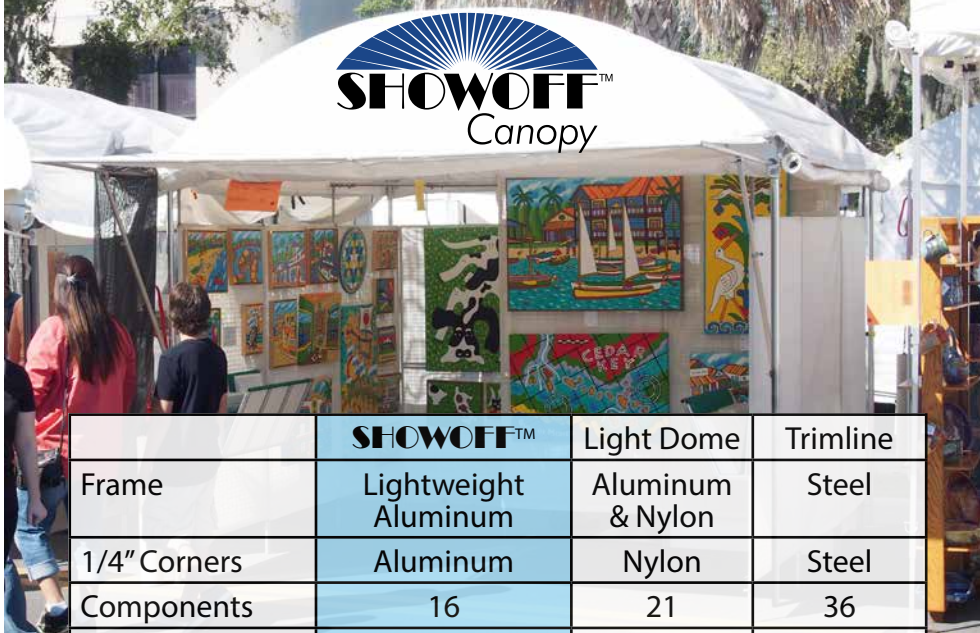

**USE THIS TO REFER A FRIEND**

	<b>SHOWOFF™</b>	Light Dome	Trimline
Frame	Lightweight Aluminum	Aluminum & Nylon	Steel
1/4" Corners	Aluminum	Nylon	Steel
Components	16	21	36
Fabric Warranty	3 years	90 days	3 years
White Aluminum Roof Rafters	Yes	No	No
Direction Rain Water Sheds	 Sides	 Entrance	 Sides
	\$995 +\$50 flat rate shipping	\$899 +shipping	\$945 +shipping

- SHOWOFF™**  
**Pro Base Package Includes:**
- ✓ **FREE** White Powder Coated Roof Rafters
  - ✓ **FREE** Carrying Bags

- Optional Add-ons:**
- ✓ Sunbrella® Display Panels
  - ✓ Front Awning
  - ✓ Custom Printed Banner

	<b>SHOWOFF™</b>	Light Dome	Trimline
Frame	Lightweight Aluminum	Aluminum & Nylon	Steel
1/4" Corners	Aluminum	Nylon	Steel
Components	16	21	36
Fabric Warranty	3 years	90 days	3 years
White Aluminum Roof Rafters	Yes	No	No
Direction Rain Water Sheds	 Sides	 Entrance	 Sides
	\$995 +\$50 flat rate shipping	\$899 +shipping	\$945 +shipping