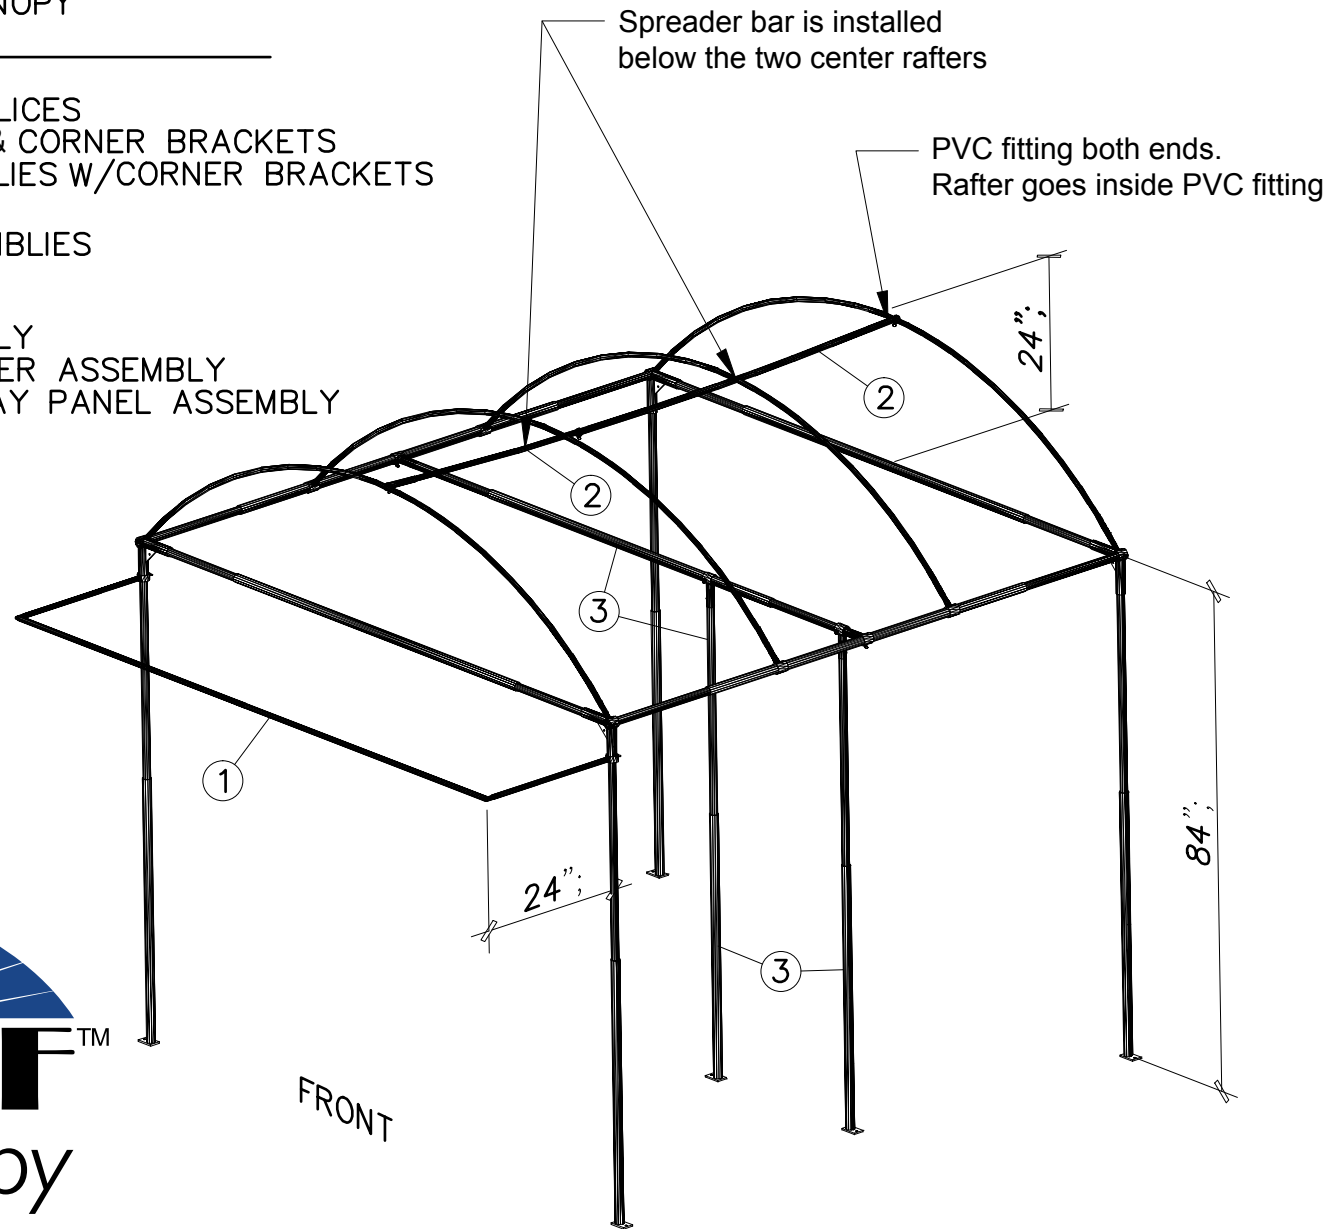

STANDARD SHOWOFF CANOPY  
PACKAGE CONTENTS:

- (4) LEG ASSEMBLIES
- (2) SIDE CROSS BAR SPLICES  
W/RAFTER FITTINGS & CORNER BRACKETS
- (2) CROSS BAR ASSEMBLIES W/CORNER BRACKETS
- (4) FEMALE RAFTERS
- (4) MALE RAFTER ASSEMBLIES

OPTIONAL ACCESSORIES

- 1 - AWNING ASSEMBLY
- 2 - RAFTER SPREADER ASSEMBLY
- 3 - MOVABLE DISPLAY PANEL ASSEMBLY

**1.800.771.SHOW**

10820 U.S. Hwy. 19 N. • Clearwater, FL 33764

[www.showoffcanopy.com](http://www.showoffcanopy.com)